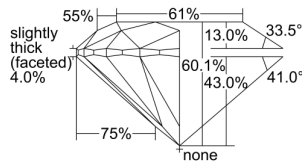

GIA®

FACSIMILE

GIA REPORT 1499875373

Verify this report at GIA.edu

GIA NATURAL DIAMOND DOSSIER®

July 09, 2024
GIA Report Number **1499875373**
Shape and Cutting Style ..... **Round Brilliant**
Measurements ..... **6.24 - 6.26 x 3.76 mm**

GRADING RESULTS

Carat Weight ..... **0.90 carat**
Color Grade ..... **G**
Clarity Grade **VS1**
Cut Grade ..... **Excellent**

ADDITIONAL GRADING INFORMATION

Polish ..... **Excellent**
Symmetry ..... **Excellent**
Fluorescence ..... **None**
Clarity Characteristics..... **Crystal, Cloud, Pinpoint**
Inscription(s): **GIA 1499875373**

PROPORTIONS

Profile to actual proportions

GRADING SCALES

GIA COLOR SCALE	GIA CLARITY SCALE	GIA CUT SCALE	
D	FLAWLESS	EXCELLENT	
E	INTERNALLY FLAWLESS		
F		VVS₁	VERY GOOD
G	VVS₂		
H	VS₁	GOOD	
I	VS₂		
J	SI₁	FAIR	
K	SI₂		
L	I₁	POOR	
M	I₂		
N	I₃		
O			
P			
Q			
R			
S			
T			
U			
V			
W			
X			
Y			
Z