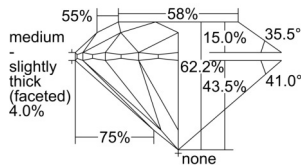

GIA®

FACSIMILE

GIA REPORT 1503368964

Verify this report at GIA.edu

GIA NATURAL DIAMOND DOSSIER®

September 06, 2024
GIA Report Number 1503368964
Shape and Cutting Style ..... Round Brilliant
Measurements ..... 5.76 - 5.78 x 3.59 mm

GRADING RESULTS

Carat Weight ..... 0.74 carat
Color Grade ..... E
Clarity Grade VS2
Cut Grade ..... Excellent

ADDITIONAL GRADING INFORMATION

Polish ..... Excellent
Symmetry ..... Excellent
Fluorescence ..... Faint
Clarity Characteristics ..... Crystal, Cloud
Inscription(s): GIA 1503368964

PROPORTIONS

Profile to actual proportions