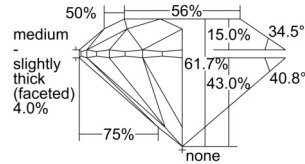

GIA®

FACSIMILE

GIA REPORT 1503507976

Verify this report at GIA.edu

GIA NATURAL DIAMOND DOSSIER®

September 26, 2024
GIA Report Number 1503507976
Shape and Cutting Style ..... Round Brilliant
Measurements ..... 5.21 - 5.23 x 3.22 mm

GRADING RESULTS

Carat Weight ..... 0.54 carat
Color Grade ..... D
Clarity Grade VVS2
Cut Grade ..... Excellent

ADDITIONAL GRADING INFORMATION

Polish ..... Excellent
Symmetry ..... Excellent
Fluorescence ..... None
Clarity Characteristics ..... Cloud, Pinpoint
Inscription(s): GIA 1503507976

PROPORTIONS

Profile to actual proportions

GRADING SCALES

GIA COLOR SCALE	GIA CLARITY SCALE	GIA CUT SCALE	
D	FLAWLESS	EXCELLENT	
E	INTERNALLY FLAWLESS		
F		VVS₁	VERY GOOD
G	VVS₂		
H	VS₁	GOOD	
I	VS₂		
J	SI₁	FAIR	
K	SI₂		
L	I₁	POOR	
M	I₂		
N	I₃		
O			
P			
Q			
R			
S			
T			
U			
V			
W			
X			
Y			
Z