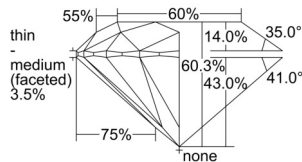

GIA®

FACSIMILE

GIA REPORT 1505764242

Verify this report at GIA.edu

GIA NATURAL DIAMOND DOSSIER®

October 30, 2024
GIA Report Number 1505764242
Shape and Cutting Style ..... Round Brilliant
Measurements ..... 5.27 - 5.29 x 3.18 mm

GRADING RESULTS

Carat Weight ..... 0.54 carat
Color Grade ..... H
Clarity Grade VS2
Cut Grade ..... Excellent

ADDITIONAL GRADING INFORMATION

Polish ..... Excellent
Symmetry ..... Excellent
Fluorescence ..... None
Clarity Characteristics ..... Cloud
Inscription(s): GIA 1505764242

PROPORTIONS

Profile to actual proportions

GRADING SCALES

GIA COLOR SCALE	GIA CLARITY SCALE	GIA CUT SCALE	
D	FLAWLESS	EXCELLENT	
E	INTERNALLY FLAWLESS		
F		VVS₁	VERY GOOD
G	VVS₂		
H	VS₁	GOOD	
I	VS₂		
J	SI₁	FAIR	
K	SI₂		
L	I₁	POOR	
M			
N			
O	I₂		
P			
Q	I₃		
R			
S			
T			
U			
V			
W			
X			
Y			
Z