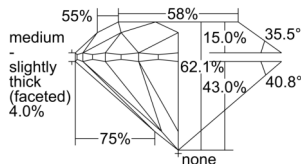

GIA®

FACSIMILE

GIA REPORT 1507426818

Verify this report at GIA.edu

GIA NATURAL DIAMOND DOSSIER®

September 17, 2024
GIA Report Number 1507426818
Shape and Cutting Style ..... Round Brilliant
Measurements ..... 5.49 - 5.51 x 3.42 mm

GRADING RESULTS

Carat Weight ..... 0.64 carat
Color Grade ..... G
Clarity Grade S11
Cut Grade ..... Excellent

ADDITIONAL GRADING INFORMATION

Polish ..... Excellent
Symmetry ..... Excellent
Fluorescence ..... None
Clarity Characteristics ..... Cloud
Inscription(s): GIA 1507426818

PROPORTIONS

Profile to actual proportions