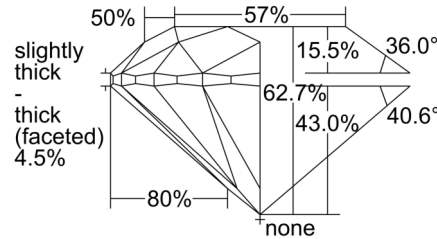

GIA NATURAL DIAMOND GRADING REPORT

November 07, 2024  
 GIA Report Number ..... 1507813258  
 Shape and Cutting Style ..... Round Brilliant  
 Measurements ..... 6.32 - 6.35 x 3.98 mm

GRADING RESULTS

Carat Weight ..... 1.00 carat  
 Color Grade ..... G  
 Clarity Grade ..... SI2  
 Cut Grade ..... Very Good

PROPORTIONS

Profile to actual proportions

CLARITY CHARACTERISTICS

KEY TO SYMBOLS\*

-  Twinning Wisp
-  Indented Natural
-  Feather
-  Crystal
-  Needle

\* Red symbols denote internal characteristics (inclusions). Green or black symbols denote external characteristics (blemishes). Diagram is an approximate representation of the diamond, and symbols shown indicate type, position, and approximate size of clarity characteristics. All clarity characteristics may not be shown. Details of finish are not shown.