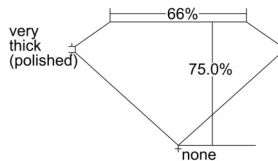

GIA®

FACSIMILE

GIA REPORT 1508319343

Verify this report at GIA.edu

GIA NATURAL DIAMOND DOSSIER®

August 30, 2024
GIA Report Number 1508319343
Shape and Cutting Style ..... Square Modified Brilliant
Measurements ..... 4.82 x 4.78 x 3.58 mm

GRADING RESULTS

Carat Weight ..... 0.71 carat
Color Grade ..... J
Clarity Grade SI1

ADDITIONAL GRADING INFORMATION

Polish ..... Excellent
Symmetry ..... Excellent
Fluorescence ..... Medium Blue
Clarity Characteristics..... Crystal, Cloud, Feather
Inscription(s): GIA 1508319343

Scan the QR code to access the AGS Ideal® Report.

GIA.edu

PROPORTIONS

Profile not to actual proportions

GRADING SCALES

GIA COLOR SCALE		GIA CLARITY SCALE			
COLORLESS	D	VERY VERY SLIGHTLY INCLUDED	FLAWLESS		
	E		INTERNALLY FLAWLESS		
	F		VVS₁		
	NEAR COLORLESS	G	VVS₂		
		H	VERY SLIGHTLY INCLUDED	VS₁	
		I		VS₂	
		FAINT	J	SLIGHTLY INCLUDED	SI₁
			K		SI₂
	L		INCLUDED		I₁
	M	I₂			
N	I₃				
VERTICALLY LIGHT	O				
	P				
	Q				
	R				
	S				
	T				
LIGHT	U				
	V				
	W				
	X				
	Y				
	Z