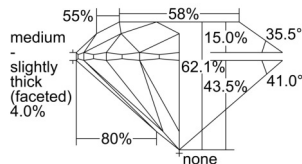

GIA®

FACSIMILE

GIA REPORT 1508570522

Verify this report at GIA.edu

GIA NATURAL DIAMOND DOSSIER®

October 07, 2024
GIA Report Number 1508570522
Shape and Cutting Style ..... Round Brilliant
Measurements ..... 5.46 - 5.48 x 3.40 mm

GRADING RESULTS

Carat Weight ..... 0.63 carat
Color Grade ..... F
Clarity Grade VS2
Cut Grade ..... Excellent

ADDITIONAL GRADING INFORMATION

Polish ..... Excellent
Symmetry ..... Excellent
Fluorescence ..... Faint
Clarity Characteristics ..... Cloud
Inscription(s): GIA 1508570522

PROPORTIONS

Profile to actual proportions

GRADING SCALES

GIA COLOR SCALE	GIA CLARITY SCALE	GIA CUT SCALE	
D	FLAWLESS	EXCELLENT	
E	INTERNALLY FLAWLESS		
F		VVS₁	VERY GOOD
G	VVS₂		
H	VS₁	GOOD	
I	VS₂		
J	SI₁	FAIR	
K	SI₂		
L	I₁	POOR	
M	I₂		
N	I₃		
O			
P			
Q			
R			
S			
T			
U			
V			
W			
X			
Y			
Z