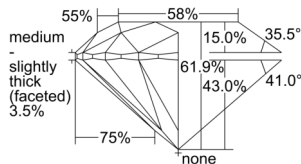

GIA®

FACSIMILE

GIA REPORT 1508677430

Verify this report at GIA.edu

GIA NATURAL DIAMOND DOSSIER®

October 23, 2024
GIA Report Number 1508677430
Shape and Cutting Style ..... Round Brilliant
Measurements ..... 5.55 - 5.57 x 3.44 mm

GRADING RESULTS

Carat Weight ..... 0.65 carat
Color Grade ..... H
Clarity Grade VS1
Cut Grade ..... Excellent

ADDITIONAL GRADING INFORMATION

Polish ..... Excellent
Symmetry ..... Excellent
Fluorescence ..... None
Clarity Characteristics..... Crystal, Cloud, Needle, Pinpoint
Inscription(s): GIA 1508677430

PROPORTIONS

Profile to actual proportions

GRADING SCALES

GIA COLOR SCALE	GIA CLARITY SCALE	GIA CUT SCALE	
D	FLAWLESS	EXCELLENT	
E	INTERNALLY FLAWLESS		
F		VVS₁	VERY GOOD
G	VVS₂		
H	VS₁	GOOD	
I	VS₂		
J	SI₁	FAIR	
K	SI₂		
L	I₁	POOR	
M	I₂		
N	I₃		
O			
P			
Q			
R			
S			
T			
U			
V			
W			
X			
Y			
Z