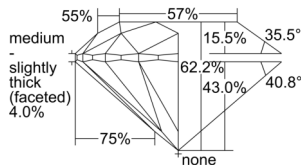

GIA®

FACSIMILE

GIA REPORT 1509311590

Verify this report at GIA.edu

GIA NATURAL DIAMOND DOSSIER®

September 04, 2024
GIA Report Number 1509311590
Shape and Cutting Style ..... Round Brilliant
Measurements ..... 6.15 - 6.19 x 3.84 mm

GRADING RESULTS

Carat Weight ..... 0.90 carat
Color Grade I
Clarity Grade VS1
Cut Grade ..... Excellent

ADDITIONAL GRADING INFORMATION

Polish ..... Excellent
Symmetry ..... Excellent
Fluorescence ..... Faint
Clarity Characteristics ..... Cloud, Needle, Pinpoint
Inspection(s): GIA 1509311590

PROPORTIONS

Profile to actual proportions