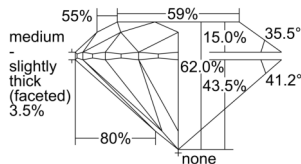

GIA®

FACSIMILE

GIA REPORT 1509842063

Verify this report at GIA.edu

GIA NATURAL DIAMOND DOSSIER®

November 12, 2024
GIA Report Number 1509842063
Shape and Cutting Style ..... Round Brilliant
Measurements ..... 4.95 - 4.97 x 3.08 mm

GRADING RESULTS

Carat Weight ..... 0.47 carat
Color Grade ..... G
Clarity Grade VS1
Cut Grade ..... Excellent

ADDITIONAL GRADING INFORMATION

Polish ..... Excellent
Symmetry ..... Excellent
Fluorescence ..... None
Clarity Characteristics ..... Crystal, Cloud, Needle
Inscription(s): GIA 1509842063

PROPORTIONS

Profile to actual proportions

GRADING SCALES

GIA COLOR SCALE	GIA CLARITY SCALE	GIA CUT SCALE	
D	FLAWLESS	EXCELLENT	
E	INTERNALLY FLAWLESS		
F		VVS₁	VERY GOOD
G	VVS₂		
H	VS₁	GOOD	
I	VS₂		
J	SI₁	FAIR	
K	SI₂		
L	I₁	POOR	
M	I₂		
N	I₃		
O			
P			
Q			
R			
S			
T			
U			
V			
W			
X			
Y			
Z