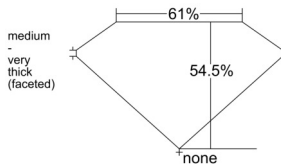

GIA®

FACSIMILE

GIA REPORT 1513320656

Verify this report at GIA.edu

GIA NATURAL DIAMOND DOSSIER®

January 29, 2025
GIA Report Number 1513320656
Shape and Cutting Style ..... Oval Brilliant
Measurements ..... 6.57 x 4.67 x 2.54 mm

GRADING RESULTS

Carat Weight ..... 0.50 carat
Color Grade ..... G
Clarity Grade VS2

ADDITIONAL GRADING INFORMATION

Polish ..... Excellent
Symmetry ..... Excellent
Fluorescence ..... None
Clarity Characteristics ..... Cloud, Feather
Inscription(s): GIA 1513320656

PROPORTIONS

Profile not to actual proportions

GRADING SCALES

GIA COLOR SCALE		GIA CLARITY SCALE	
COLORLESS	D	VERY VERY SLIGHTLY INCLUDED	FLAWLESS
	E		INTERNALLY FLAWLESS
	F		VVS₁
	G		VVS₂
	H		VS₁
	I		VS₂
	J		SI₁
	K		SI₂
	L		I₁
	M		I₂
NEAR COLORLESS	N	SLIGHTLY INCLUDED	I₃
	O		
	P		
	Q		
FAINT	R		
	S		
	T		
	U		
VERY LIGHT	V		
	W		
	X		
	Y		
LIGHT	Z