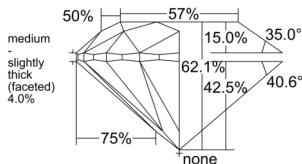

GIA®

FACSIMILE

GIA REPORT 1513875005

Verify this report at GIA.edu

GIA NATURAL DIAMOND DOSSIER®

April 11, 2025
GIA Report Number 1513875005
Shape and Cutting Style ..... Round Brilliant
Measurements ..... 5.06 - 5.08 x 3.15 mm

GRADING RESULTS

Carat Weight ..... 0.50 carat
Color Grade ..... F
Clarity Grade S11
Cut Grade ..... Excellent

ADDITIONAL GRADING INFORMATION

Polish ..... Excellent
Symmetry ..... Excellent
Fluorescence ..... None
Clarity Characteristics ..... Cloud, Feather
Inscription(s): GIA 1513875005

PROPORTIONS

Profile to actual proportions

GRADING SCALES

GIA COLOR SCALE

COLOREDNESS	D
	E
	F
	G
	H
	I
	J
NEAR COLORLESS	K
	L
Faint	M
	N
	O
	P
	Q
	R
	S
	T
	U
	V
	W
	X
	Y
LIGHT	Z

GIA CLARITY SCALE

FLAWLESS	INTERNAL FLAWLESS	
		FLAWLESS
VERY VERY SLIGHTLY INCLUDED	VVS₁	
	VVS₂	
VERY SLIGHTLY INCLUDED	VS₁	
	VS₂	
SLIGHTLY INCLUDED	SI₁	
	SI₂	
INCLUDED	I₁	
	I₂	
	I₃	

GIA CUT SCALE

EXCELLENT	
	VERY GOOD
GOOD	
FAIR	
POOR