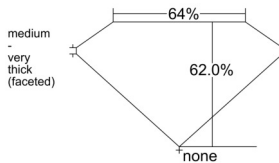

GIA®

FACSIMILE

GIA REPORT 1515863422

Verify this report at GIA.edu

GIA NATURAL DIAMOND DOSSIER®

April 10, 2025
GIA Report Number 1515863422
Shape and Cutting Style ..... Oval Brilliant
Measurements ..... 6.34 x 4.53 x 2.81 mm

GRADING RESULTS

Carat Weight ..... 0.53 carat
Color Grade ..... H
Clarity Grade VS1

ADDITIONAL GRADING INFORMATION

Polish ..... Excellent
Symmetry ..... Very Good
Fluorescence ..... None
Clarity Characteristics..... Feather, Cloud, Needle, Pinpoint
Inscription(s): GIA 1515863422

PROPORTIONS

Profile not to actual proportions

GRADING SCALES

GIA COLOR SCALE		GIA CLARITY SCALE			
COLORLESS	D	VERY VERY SLIGHTLY INCLUDED	FLAWLESS		
	E		INTERNALLY FLAWLESS		
	F	VERY SLIGHTLY INCLUDED	VVS₁		
	G		VVS₂		
	H		VS₁		
	NEAR COLORLESS	I	SLIGHTLY INCLUDED	VS₂	
		J		SI₁	
		FAINT	K	INCLUDED	SI₂
			L		I₁
			M		I₂
VERT LIGHT	N	INCLUDED	I₃		
	O				
	P				
	Q				
	R				
LIGHT	S				
	T				
	U				
	V				
	W				
	X				
	Y				
	Z