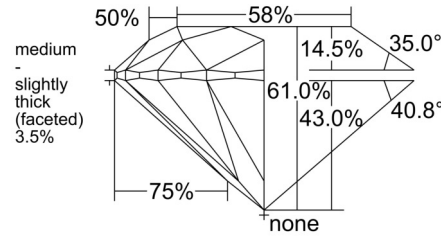

GIA NATURAL DIAMOND GRADING REPORT

 March 21, 2025
 GIA Report Number 1517685493
 Shape and Cutting Style Round Brilliant
 Measurements 7.40 - 7.44 x 4.52 mm

GRADING RESULTS

 Carat Weight 1.53 carat
 Color Grade I
 Clarity Grade SI1
 Cut Grade Excellent

ADDITIONAL GRADING INFORMATION

 Polish Excellent
 Symmetry Excellent
 Fluorescence Faint
 Inscription(s): GIA 1517685493

PROPORTIONS

Profile to actual proportions

CLARITY CHARACTERISTICS

KEY TO SYMBOLS*

- Crystal

* Red symbols denote internal characteristics (inclusions). Green or black symbols denote external characteristics (blemishes). Diagram is an approximate representation of the diamond, and symbols shown indicate type, position, and approximate size of clarity characteristics. All clarity characteristics may not be shown. Details of finish are not shown.