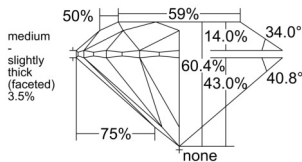

GIA®

FACSIMILE

GIA REPORT 1517830524

Verify this report at GIA.edu

GIA NATURAL DIAMOND DOSSIER®

April 07, 2025
GIA Report Number 1517830524
Shape and Cutting Style ..... Round Brilliant
Measurements ..... 5.21 - 5.24 x 3.16 mm

GRADING RESULTS

Carat Weight ..... 0.53 carat
Color Grade ..... G
Clarity Grade VS2
Cut Grade ..... Excellent

ADDITIONAL GRADING INFORMATION

Polish ..... Excellent
Symmetry ..... Excellent
Fluorescence ..... None
Clarity Characteristics ..... Cloud, Crystal
Inscription(s): GIA 1517830524

PROPORTIONS

Profile to actual proportions

GRADING SCALES

GIA COLOR SCALE

COLOURESS	D
	E
	F
	G
	H
	I
	J
NEAR COLOURESS	K
	L
FAINT	M
	N
	O
	P
	Q
VERY LIGHT	R
	S
	T
	U
	V
	W
	X
	Y
LIGHT	Z

GIA CLARITY SCALE

FLAWLESS	VERY VERY SLIGHTLY INCLUDED	VS₁	VS₂	SLIGHTLY INCLUDED	SI₁	SI₂	I₁	I₂	I₃	
										VERY SLIGHTLY INCLUDED
INTERNALLY FLAWLESS										

GIA CUT SCALE

EXCELLENT
VERY GOOD
GOOD
FAIR
POOR