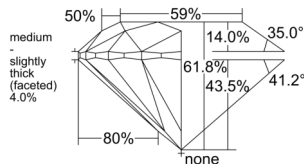

GIA®

FACSIMILE

GIA REPORT 1518004535

Verify this report at GIA.edu

GIA NATURAL DIAMOND DOSSIER®

December 16, 2024
GIA Report Number 1518004535
Shape and Cutting Style ..... Round Brilliant
Measurements ..... 5.69 - 5.71 x 3.52 mm

GRADING RESULTS

Carat Weight ..... 0.70 carat
Color Grade ..... G
Clarity Grade VS1
Cut Grade ..... Excellent

ADDITIONAL GRADING INFORMATION

Polish ..... Excellent
Symmetry ..... Excellent
Fluorescence ..... Faint
Clarity Characteristics..... Crystal, Cloud, Needle, Pinpoint
Inscription(s): GIA 1518004535

PROPORTIONS

Profile to actual proportions