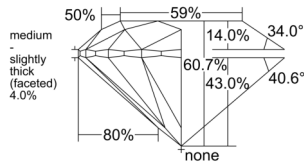

GIA®

FACSIMILE

GIA REPORT 1518585580

Verify this report at GIA.edu

GIA NATURAL DIAMOND DOSSIER®

March 06, 2025
GIA Report Number 1518585580
Shape and Cutting Style ..... Round Brilliant
Measurements ..... 5.73 - 5.75 x 3.49 mm

GRADING RESULTS

Carat Weight ..... 0.71 carat
Color Grade ..... E
Clarity Grade S11
Cut Grade ..... Excellent

ADDITIONAL GRADING INFORMATION

Polish ..... Excellent
Symmetry ..... Excellent
Fluorescence ..... None
Clarity Characteristics ..... Feather
Inscription(s): GIA 1518585580

PROPORTIONS

Profile to actual proportions

GRADING SCALES

GIA COLOR SCALE

COLOURESS	D
	E
	F
	G
	H
	I
	J
NEAR COLOURESS	K
	L
FADING	M
	N
	O
	P
	R
	S
	T
	U
	V
	W
	X
	Y
LIGHT	Z

GIA CLARITY SCALE

FLAWLESS	VERY VERY SLIGHTLY INCLUDED	VS₁	VS₂	SLIGHTLY INCLUDED	SI₁	SI₂	I₁	I₂	I₃	
										VERY SLIGHTLY INCLUDED
INTERNALLY FLAWLESS										

GIA CUT SCALE

EXCELLENT
VERY GOOD
GOOD
FAIR
POOR