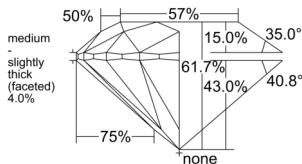

GIA®

FACSIMILE

GIA REPORT 1518830709

Verify this report at GIA.edu

GIA NATURAL DIAMOND DOSSIER®

April 07, 2025
GIA Report Number 1518830709
Shape and Cutting Style ..... Round Brilliant
Measurements ..... 5.70 - 5.73 x 3.53 mm

GRADING RESULTS

Carat Weight ..... 0.71 carat
Color Grade ..... F
Clarity Grade S11
Cut Grade ..... Excellent

ADDITIONAL GRADING INFORMATION

Polish ..... Excellent
Symmetry ..... Excellent
Fluorescence ..... None
Clarity Characteristics ..... Cloud, Crystal
Inscription(s): GIA 1518830709

PROPORTIONS

Profile to actual proportions

GRADING SCALES

GIA COLOR SCALE	GIA CLARITY SCALE	GIA CUT SCALE	
D	FLAWLESS	EXCELLENT	
E	INTERNALLY FLAWLESS		
F		VVS₁	VERY GOOD
G	VVS₂		
H	VS₁	GOOD	
I	VS₂		
J	S1₁	FAIR	
K	S1₂		
L	I₁	POOR	
M	I₂		
N	I₃		
O			
P			
Q			
R			
S			
T			
U			
V			
W			
X			
Y			
Z