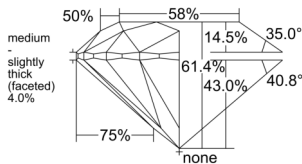

GIA®

FACSIMILE

GIA REPORT 1523287844

Verify this report at GIA.edu

GIA NATURAL DIAMOND DOSSIER®

May 26, 2025
GIA Report Number 1523287844
Shape and Cutting Style ..... Round Brilliant
Measurements ..... 5.73 - 5.75 x 3.52 mm

GRADING RESULTS

Carat Weight ..... 0.72 carat
Color Grade ..... F
Clarity Grade VS1
Cut Grade ..... Excellent

ADDITIONAL GRADING INFORMATION

Polish ..... Excellent
Symmetry ..... Excellent
Fluorescence ..... None
Clarity Characteristics ..... Cloud, Feather
Inscription(s): GIA 1523287844

PROPORTIONS

Profile to actual proportions

GRADING SCALES

GIA COLOR SCALE	GIA CLARITY SCALE	GIA CUT SCALE	
D	FLAWLESS	EXCELLENT	
E	INTERNALLY FLAWLESS		
F		VVS₁	VERY GOOD
G	VVS₂		
H	VS₁	GOOD	
I	VS₂		
J	SI₁	FAIR	
K	SI₂		
L	I₁	POOR	
M	I₂		
N	I₃		
O			
P			
Q			
R			
S			
T			
U			
V			
W			
X			
Y			
Z