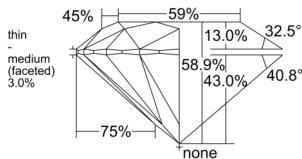

GIA®

FACSIMILE

GIA REPORT 1523863927

Verify this report at GIA.edu

GIA NATURAL DIAMOND DOSSIER®

July 23, 2025
GIA Report Number 1523863927
Shape and Cutting Style ..... Round Brilliant
Measurements ..... 5.48 - 5.51 x 3.24 mm

GRADING RESULTS

Carat Weight ..... 0.59 carat
Color Grade ..... F
Clarity Grade S11
Cut Grade ..... Excellent

ADDITIONAL GRADING INFORMATION

Polish ..... Excellent
Symmetry ..... Excellent
Fluorescence ..... None
Clarity Characteristics ..... Cloud, Crystal
Inscription(s): GIA 1523863927

PROPORTIONS

Profile to actual proportions