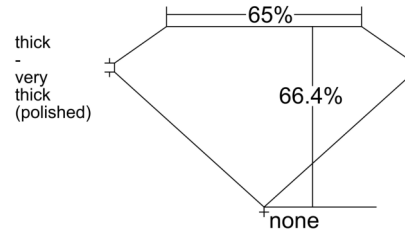

PROPORTIONS

Profile not to actual proportions