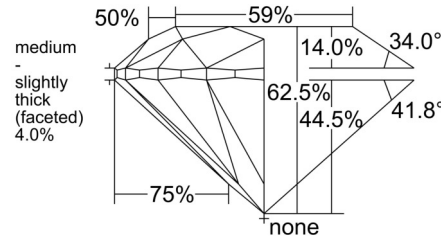

GIA NATURAL DIAMOND GRADING REPORT

May 23, 2025  
 GIA Report Number ..... 1525251843  
 Shape and Cutting Style ..... Round Brilliant  
 Measurements ..... 7.30 - 7.33 x 4.57 mm

GRADING RESULTS

Carat Weight ..... 1.51 carat  
 Color Grade ..... I  
 Clarity Grade ..... SI1  
 Cut Grade ..... Excellent

PROPORTIONS

Profile to actual proportions

CLARITY CHARACTERISTICS

KEY TO SYMBOLS\*

-  Feather
-  Crystal
-  Cavity
-  Needle
-  Indented Natural
-  Natural

\* Red symbols denote internal characteristics (inclusions). Green or black symbols denote external characteristics (blemishes). Diagram is an approximate representation of the diamond, and symbols shown indicate type, position, and approximate size of clarity characteristics. All clarity characteristics may not be shown. Details of finish are not shown.