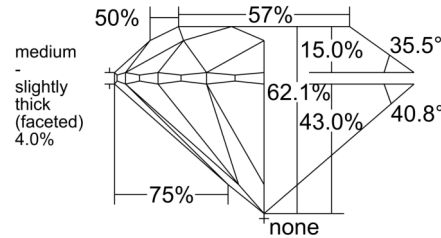

GIA NATURAL DIAMOND GRADING REPORT

May 23, 2025
 GIA Report Number 1525251856
 Shape and Cutting Style Round Brilliant
 Measurements 6.79 - 6.82 x 4.23 mm

GRADING RESULTS

Carat Weight 1.21 carat
 Color Grade H
 Clarity Grade SI2
 Cut Grade Excellent

Scan the QR code to access the Tracr™ provenance data.

PROPORTIONS

Profile to actual proportions

CLARITY CHARACTERISTICS

KEY TO SYMBOLS*

- Twinning Wisp
- Indented Natural
- Feather
- Crystal
- Needle

* Red symbols denote internal characteristics (inclusions). Green or black symbols denote external characteristics (blemishes). Diagram is an approximate representation of the diamond, and symbols shown indicate type, position, and approximate size of clarity characteristics. All clarity characteristics may not be shown. Details of finish are not shown.