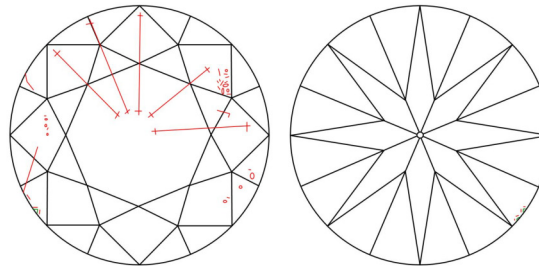

GIA NATURAL DIAMOND GRADING REPORT

May 23, 2025
 GIA Report Number 1525251856
 Shape and Cutting Style Round Brilliant
 Measurements 6.79 - 6.82 x 4.23 mm

GRADING RESULTS

Carat Weight 1.21 carat
 Color Grade H
 Clarity Grade SI2
 Cut Grade Excellent

Scan the QR code to access the Tracr™ provenance data.

PROPORTIONS

Profile to actual proportions

CLARITY CHARACTERISTICS

KEY TO SYMBOLS*

- Twinning Wisp
- Indented Natural
- Feather
- Crystal
- Needle

* Red symbols denote internal characteristics (inclusions). Green or black symbols denote external characteristics (blemishes). Diagram is an approximate representation of the diamond, and symbols shown indicate type, position, and approximate size of clarity characteristics. All clarity characteristics may not be shown. Details of finish are not shown.