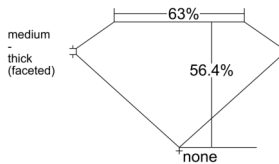

GIA®

FACSIMILE

GIA REPORT 1525737444

Verify this report at GIA.edu

GIA NATURAL DIAMOND DOSSIER®

July 08, 2025
GIA Report Number 1525737444
Shape and Cutting Style ..... Oval Brilliant
Measurements ..... 7.26 x 5.18 x 2.92 mm

GRADING RESULTS

Carat Weight ..... 0.67 carat
Color Grade ..... E
Clarity Grade VS1

ADDITIONAL GRADING INFORMATION

Polish ..... Very Good
Symmetry ..... Very Good
Fluorescence ..... Faint
Clarity Characteristics..... Crystal, Feather, Pinpoint
Inscription(s): GIA 1525737444

PROPORTIONS

Profile not to actual proportions

GRADING SCALES

GIA COLOR SCALE		GIA CLARITY SCALE			
COLORLESS	D	VERY VERY SLIGHTLY INCLUDED	FLAWLESS		
	E		INTERNALLY FLAWLESS		
	F	VERY SLIGHTLY INCLUDED	VVS₁		
	G		VVS₂		
	H		VS₁		
	NEAR COLORLESS	I	SLIGHTLY INCLUDED	VS₂	
		J		SI₁	
		FAINT	K	INCLUDED	SI₂
			L		I₁
			M		I₂
VERT LIGHT	N	INCLUDED	I₃		
	O				
	P				
	Q				
	R				
LIGHT	S				
	T				
	U				
	V				
	W				
X					
Y					
Z