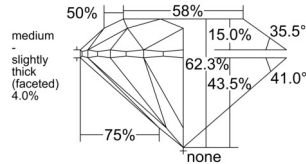

GIA®

FACSIMILE

GIA REPORT 1527092273

Verify this report at GIA.edu

GIA NATURAL DIAMOND DOSSIER®

May 08, 2025
GIA Report Number 1527092273
Shape and Cutting Style ..... Round Brilliant
Measurements ..... 5.67 - 5.69 x 3.54 mm

GRADING RESULTS

Carat Weight ..... 0.70 carat
Color Grade ..... H
Clarity Grade SI2
Cut Grade ..... Excellent

ADDITIONAL GRADING INFORMATION

Polish ..... Excellent
Symmetry ..... Excellent
Fluorescence ..... None
Clarity Characteristics ..... Feather
Inscription(s): GIA 1527092273

PROPORTIONS

GRADING SCALES

GIA COLOR SCALE	GIA CLARITY SCALE	GIA CUT SCALE	
D	FLAWLESS	EXCELLENT	
E	INTERNALLY FLAWLESS		
F		VVS₁	VERY GOOD
G	VVS₂		
H	VS₁	GOOD	
I	VS₂		
J	SI₁	FAIR	
K	SI₂		
L	I₁	POOR	
M	I₂		
N	I₃		
O			
P			
Q			
R			
S			
T			
U			
V			
W			
X			
Y			
Z