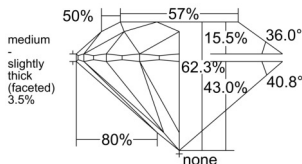

GIA®

FACSIMILE

GIA REPORT 1527094099

Verify this report at GIA.edu

GIA NATURAL DIAMOND DOSSIER®

May 08, 2025
GIA Report Number 1527094099
Shape and Cutting Style ..... Round Brilliant
Measurements ..... 5.70 - 5.73 x 3.56 mm

GRADING RESULTS

Carat Weight ..... 0.72 carat
Color Grade ..... H
Clarity Grade S11
Cut Grade ..... Excellent

ADDITIONAL GRADING INFORMATION

Polish ..... Excellent
Symmetry ..... Excellent
Fluorescence ..... None
Clarity Characteristics ..... Cloud
Inscription(s): GIA 1527094099

PROPORTIONS

GRADING SCALES

GIA COLOR SCALE	GIA CLARITY SCALE	GIA CUT SCALE
COLOURLESS	FLAWLESS	EXCELLENT
D	INTERNALLY FLAWLESS	
E	VVS₁	VERY GOOD
F		
G	VS₁	GOOD
H		
I	SI₁	FAIR
J		
K	I₁	POOR
L		
M	I₂	
N		
O	I₃	
P		
Q		
R		
S		
T		
U		
V		
W		
X		
Y		
Z