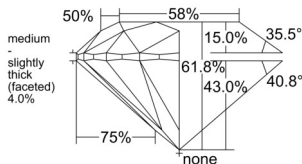

GIA®

FACSIMILE

GIA REPORT 1527173441

Verify this report at gia.edu

GIA NATURAL DIAMOND DOSSIER®

May 16, 2025
GIA Report Number 1527173441
Shape and Cutting Style ..... Round Brilliant
Measurements ..... 5.10 - 5.13 x 3.16 mm

GRADING RESULTS

Carat Weight ..... 0.51 carat
Color Grade ..... F
Clarity Grade VS2
Cut Grade ..... Excellent

ADDITIONAL GRADING INFORMATION

Polish ..... Excellent
Symmetry ..... Excellent
Fluorescence ..... None
Clarity Characteristics ..... Cloud, Feather, Crystal
Inscription(s): GIA 1527173441

PROPORTIONS

GRADING SCALES

GIA COLOR SCALE	GIA CLARITY SCALE	GIA CUT SCALE	
D	FLAWLESS	EXCELLENT	
E	INTERNALLY FLAWLESS		
F		VVS₁	VERY GOOD
G	VVS₂		
H	VS₁	GOOD	
I	VS₂		
J	SI₁	FAIR	
K	SI₂		
L	I₁	POOR	
M			
N			
O	I₂		
P			
Q			
R	I₃		
S			
T			
U			
V			
W			
X			
Y			
Z