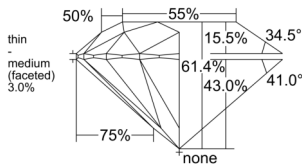

GIA®

FACSIMILE

GIA REPORT 1527638775

Verify this report at GIA.edu

GIA NATURAL DIAMOND DOSSIER®

June 30, 2025
GIA Report Number 1527638775
Shape and Cutting Style ..... Round Brilliant
Measurements ..... 6.22 - 6.26 x 3.83 mm

GRADING RESULTS

Carat Weight ..... 0.90 carat
Color Grade ..... G
Clarity Grade S11
Cut Grade ..... Excellent

ADDITIONAL GRADING INFORMATION

Polish ..... Excellent
Symmetry ..... Excellent
Fluorescence ..... Faint
Clarity Characteristics ..... Feather, Crystal
Inscription(s): GIA 1527638775

Scan the QR code to access the Tracr™ provenance data.

GIA.edu

PROPORTIONS

GRADING SCALES

GIA COLOR SCALE

COLORLESS	D
	E
	F
	G
	H
	I
	J
NEAR COLORLESS	K
	L
FAIN	M
	N
	O
	P
VERY LIGHT	Q
	R
	S
	T
	U
	V
	W
	X
	Y
LIGHT	Z

GIA CLARITY SCALE

FLAWLESS	VERY VERY SLIGHTLY INCLUDED	VS₁	VS₂	VS₁	VS₂	SI₁	SI₂	I₁	I₂	I₃		
											FLAWLESS	INTERNALLY FLAWLESS

GIA CUT SCALE

EXCELLENT
VERY GOOD
GOOD
FAIR
POOR