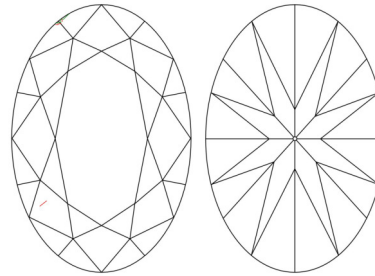

**GIA NATURAL DIAMOND GRADING REPORT**

 July 08, 2025  
 GIA Report Number ..... 1527734067  
 Shape and Cutting Style ..... Oval Brilliant  
 Measurements ..... 7.80 x 5.55 x 3.52 mm

**GRADING RESULTS**

 Carat Weight ..... 1.00 carat  
 Color Grade ..... I  
 Clarity Grade ..... VS1

**ADDITIONAL GRADING INFORMATION**

 Polish ..... Excellent  
 Symmetry ..... Very Good  
 Fluorescence ..... None  
 Inscription(s): GIA 1527734067

**PROPORTIONS**

Profile not to actual proportions

**CLARITY CHARACTERISTICS**

**KEY TO SYMBOLS\***

-  Feather
-  Indented Natural
-  Natural

\* Red symbols denote internal characteristics (inclusions). Green or black symbols denote external characteristics (blemishes). Diagram is an approximate representation of the diamond, and symbols shown indicate type, position, and approximate size of clarity characteristics. All clarity characteristics may not be shown. Details of finish are not shown.