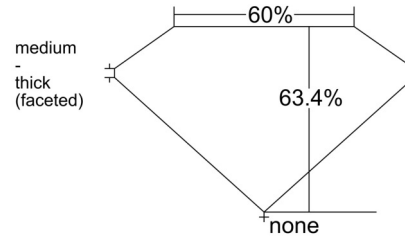

**GIA NATURAL DIAMOND GRADING REPORT**

 July 08, 2025  
 GIA Report Number ..... 1527734067  
 Shape and Cutting Style ..... Oval Brilliant  
 Measurements ..... 7.80 x 5.55 x 3.52 mm

**GRADING RESULTS**

 Carat Weight ..... 1.00 carat  
 Color Grade ..... I  
 Clarity Grade ..... VS1

**ADDITIONAL GRADING INFORMATION**

 Polish ..... Excellent  
 Symmetry ..... Very Good  
 Fluorescence ..... None  
 Inscription(s): GIA 1527734067

**PROPORTIONS**

Profile not to actual proportions

**CLARITY CHARACTERISTICS**

**KEY TO SYMBOLS\***

-  Feather
-  Indented Natural
-  Natural

\* Red symbols denote internal characteristics (inclusions). Green or black symbols denote external characteristics (blemishes). Diagram is an approximate representation of the diamond, and symbols shown indicate type, position, and approximate size of clarity characteristics. All clarity characteristics may not be shown. Details of finish are not shown.