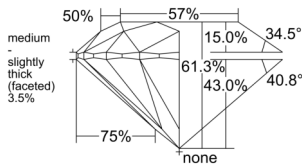

GIA®

FACSIMILE

GIA REPORT 1528159514

Verify this report at GIA.edu

GIA NATURAL DIAMOND DOSSIER®

May 14, 2025
GIA Report Number 1528159514
Shape and Cutting Style ..... Round Brilliant
Measurements ..... 5.78 - 5.81 x 3.55 mm

GRADING RESULTS

Carat Weight ..... 0.73 carat
Color Grade I
Clarity Grade S11
Cut Grade ..... Excellent

ADDITIONAL GRADING INFORMATION

Polish ..... Excellent
Symmetry ..... Excellent
Fluorescence ..... None
Clarity Characteristics ..... Cloud, Crystal
Inscription(s): GIA 1528159514

PROPORTIONS

Profile to actual proportions

GRADING SCALES

GIA COLOR SCALE

COLOREDNESS	D
	E
	F
	G
	H
	I
	J
NEAR COLORLESS	K
	L
FAIN	M
	N
	O
	P
VERY LIGHT	R
	S
	T
	U
	V
	W
	X
	Y
LIGHT	Z

GIA CLARITY SCALE

FLAWLESS	VERY VERY SLIGHTLY INCLUDED	VS₁	VS₂	SI₁	SI₂	I₁	I₂	I₃	
									INTERNALLY FLAWLESS

GIA CUT SCALE

EXCELLENT
VERY GOOD
GOOD
FAIR
POOR