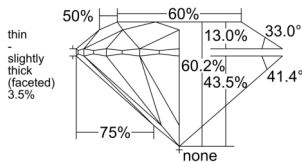

GIA®

FACSIMILE

GIA REPORT 1528159946

Verify this report at GIA.edu

GIA NATURAL DIAMOND DOSSIER®

May 14, 2025
GIA Report Number 1528159946
Shape and Cutting Style ..... Round Brilliant
Measurements ..... 6.02 - 6.04 x 3.63 mm

GRADING RESULTS

Carat Weight ..... 0.80 carat
Color Grade ..... F
Clarity Grade S11
Cut Grade ..... Excellent

ADDITIONAL GRADING INFORMATION

Polish ..... Excellent
Symmetry ..... Excellent
Fluorescence ..... None
Clarity Characteristics ..... Feather, Cloud
Inscription(s): GIA 1528159946

PROPORTIONS

Profile to actual proportions

GRADING SCALES

GIA COLOR SCALE	GIA CLARITY SCALE	GIA CUT SCALE	
D	FLAWLESS	EXCELLENT	
E	INTERNALLY FLAWLESS		
F		VVS₁	VERY GOOD
G	VVS₂		
H	VS₁	GOOD	
I	VS₂		
J	S1₁	FAIR	
K	S1₂		
L	I₁	POOR	
M	I₂		
N	I₃		
O			
P			
Q			
R			
S			
T			
U			
V			
W			
X			
Y			
Z