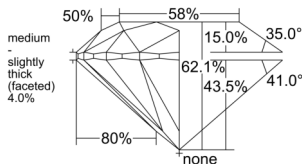

GIA®

FACSIMILE

GIA REPORT 1528173879

Verify this report at GIA.edu

GIA NATURAL DIAMOND DOSSIER®

May 16, 2025
GIA Report Number 1528173879
Shape and Cutting Style ..... Round Brilliant
Measurements ..... 5.66 - 5.69 x 3.52 mm

GRADING RESULTS

Carat Weight ..... 0.70 carat
Color Grade ..... H
Clarity Grade S11
Cut Grade ..... Excellent

ADDITIONAL GRADING INFORMATION

Polish ..... Excellent
Symmetry ..... Excellent
Fluorescence ..... None
Clarity Characteristics ..... Feather, Crystal
Inscription(s): GIA 1528173879

PROPORTIONS

Profile to actual proportions

GRADING SCALES

GIA COLOR SCALE	GIA CLARITY SCALE	GIA CUT SCALE	
D	FLAWLESS	EXCELLENT	
E	INTERNALLY FLAWLESS		
F		VVS₁	VERY GOOD
G	VVS₂		
H	VS₁	GOOD	
I	VS₂		
J	S1₁	FAIR	
K	S1₂		
L	I₁	POOR	
M	I₂		
N	I₃		
O			
P			
Q			
R			
S			
T			
U			
V			
W			
X			
Y			
Z