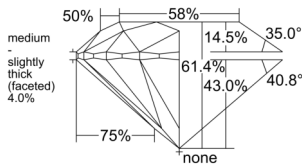

GIA®

FACSIMILE

GIA REPORT

1528186281

Verify this report at GIA.edu

GIA NATURAL DIAMOND DOSSIER®

May 16, 2025
GIA Report Number 1528186281
Shape and Cutting Style ..... Round Brilliant
Measurements ..... 5.32 - 5.35 x 3.28 mm

GRADING RESULTS

Carat Weight ..... 0.57 carat
Color Grade ..... G
Clarity Grade S11
Cut Grade ..... Excellent

ADDITIONAL GRADING INFORMATION

Polish ..... Excellent
Symmetry ..... Excellent
Fluorescence ..... None
Clarity Characteristics ..... Cloud, Feather
Inscription(s): GIA 1528186281

PROPORTIONS

Profile to actual proportions

GRADING SCALES

GIA COLOR SCALE

COLORED	D
	E
	F
	G
	H
	I
	J
NEAR COLORLESS	K
	L
Faint	M
	N
	O
	P
	Q
	R
	S
	T
	U
	V
	W
	X
	Y
Light	Z

GIA CLARITY SCALE

FLAWLESS	VERY VERY SLIGHTLY INCLUDED	VS₁	VS₂	S1₁	S1₂	I₁	I₂	I₃	
									FLAWLESS
INTERNALLY FLAWLESS	VERY SLIGHTLY INCLUDED								

GIA CUT SCALE

EXCELLENT
VERY GOOD
GOOD
FAIR
POOR