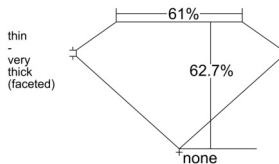

GIA®

FACSIMILE

GIA REPORT 1528689783

Verify this report at GIA.edu

GIA NATURAL DIAMOND DOSSIER®

July 03, 2025
GIA Report Number 1528689783
Shape and Cutting Style ..... Oval Brilliant
Measurements ..... 7.67 x 5.48 x 3.44 mm

GRADING RESULTS

Carat Weight ..... 0.91 carat
Color Grade ..... G
Clarity Grade VS1

ADDITIONAL GRADING INFORMATION

Polish ..... Very Good
Symmetry ..... Very Good
Fluorescence ..... Medium Blue
Clarity Characteristics..... Crystal, Chip, Needle
Inscription(s): GIA 1528689783

Scan the QR code to access the Tracr™ provenance data.

GIA.edu

PROPORTIONS

Profile not to actual proportions