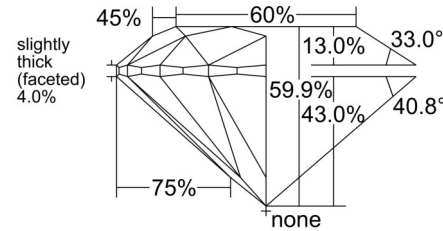

GIA NATURAL DIAMOND GRADING REPORT

May 13, 2025
 GIA Report Number 1529133581
 Shape and Cutting Style Round Brilliant
 Measurements 6.54 - 6.59 x 3.93 mm

GRADING RESULTS

Carat Weight 1.04 carat
 Color Grade F
 Clarity Grade SI1
 Cut Grade Excellent

PROPORTIONS

Profile to actual proportions

CLARITY CHARACTERISTICS

KEY TO SYMBOLS*

-  Feather
-  Cavity
-  Needle
-  Indented Natural

* Red symbols denote internal characteristics (inclusions). Green or black symbols denote external characteristics (blemishes). Diagram is an approximate representation of the diamond, and symbols shown indicate type, position, and approximate size of clarity characteristics. All clarity characteristics may not be shown. Details of finish are not shown.