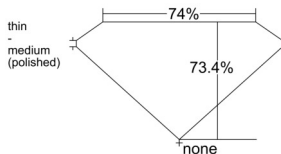

GIA®

FACSIMILE

GIA REPORT 1529256506

Verify this report at GIA.edu

GIA NATURAL DIAMOND DOSSIER®

May 23, 2025
GIA Report Number 1529256506
Shape and Cutting Style ..... Square Modified Brilliant
Measurements ..... 5.07 x 4.86 x 3.57 mm

GRADING RESULTS

Carat Weight ..... 0.72 carat
Color Grade ..... F
Clarity Grade SI1

ADDITIONAL GRADING INFORMATION

Polish ..... Excellent
Symmetry ..... Very Good
Fluorescence ..... None
Clarity Characteristics..... Feather, Cloud, Crystal, Cavity
Inscription(s): GIA 1529256506

PROPORTIONS

Profile not to actual proportions

GRADING SCALES

GIA COLOR SCALE		GIA CLARITY SCALE			
COLORLESS	D	VERY VERY SLIGHTLY INCLUDED	FLAWLESS		
	E		INTERNALLY FLAWLESS		
	F	VERY SLIGHTLY INCLUDED	VVS₁		
	G		VVS₂		
	H		VS₁		
	NEAR COLORLESS	I	SLIGHTLY INCLUDED	VS₂	
		J		SI₁	
		FAINT	K	INCLUDED	SI₂
			L		I₁
			M		I₂
VERT LIGHT	N	LIGHT	I₃		
	O				
	P				
	Q				
	R