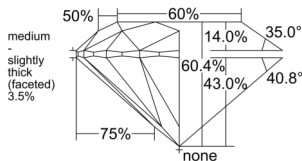

GIA®

FACSIMILE

GIA REPORT 1529390266

Verify this report at GIA.edu

GIA NATURAL DIAMOND DOSSIER®

June 04, 2025
GIA Report Number 1529390266
Shape and Cutting Style ..... Round Brilliant
Measurements ..... 5.71 - 5.74 x 3.46 mm

GRADING RESULTS

Carat Weight ..... 0.70 carat
Color Grade ..... H
Clarity Grade VS1
Cut Grade ..... Excellent

ADDITIONAL GRADING INFORMATION

Polish ..... Excellent
Symmetry ..... Excellent
Fluorescence ..... None
Clarity Characteristics ..... Cloud, Feather, Pinpoint
Inscription(s): GIA 1529390266

PROPORTIONS

Profile to actual proportions