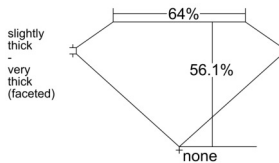

GIA®

FACSIMILE

GIA REPORT 1529543864

Verify this report at GIA.edu

GIA NATURAL DIAMOND DOSSIER®

June 18, 2025
GIA Report Number 1529543864
Shape and Cutting Style ..... Pear Brilliant
Measurements ..... 7.33 x 4.64 x 2.60 mm

GRADING RESULTS

Carat Weight ..... 0.55 carat
Color Grade ..... F
Clarity Grade VS1

ADDITIONAL GRADING INFORMATION

Polish ..... Very Good
Symmetry ..... Very Good
Fluorescence ..... Strong Blue
Clarity Characteristics..... Crystal, Needle, Pinpoint, Indented
Natural

Inscription(s): GIA 1529543864

PROPORTIONS

Profile not to actual proportions

GRADING SCALES

GIA COLOR SCALE		GIA CLARITY SCALE				
COLORLESS	D	VERY VERY SLIGHTLY INCLUDED	FLAWLESS			
	E		INTERNALLY FLAWLESS			
	F		VVS₁			
	NEAR COLORLESS	G	VERY SLIGHTLY INCLUDED	VVS₂		
		H		VS₁		
		FAINT	I	SLIGHTLY INCLUDED	VS₂	
			J		SI₁	
			LIGHT	K	INCLUDED	SI₂
	L	I₁				
	M	I₂				
N	NOT GRADED	I₃				
O						
P						
Q						
R						
S						
T						
U						
V						
W						
X						
Y						
Z