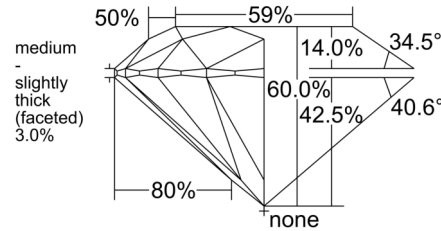

GIA REPORT
1529556999

Verify this report at GIA.edu

FACSIMILE

This is a digital representation of the original GIA Report. This representation might not be accepted in lieu of the original GIA Report in certain circumstances. The original GIA Report includes certain security features which are not reproducible on this facsimile.

GIA NATURAL DIAMOND GRADING REPORT

June 19, 2025
GIA Report Number 1529556999
Shape and Cutting Style ..... Round Brilliant
Measurements ..... 6.48 - 6.50 x 3.90 mm

GRADING RESULTS

Carat Weight ..... 1.00 carat
Color Grade ..... G
Clarity Grade SI1
Cut Grade ..... Excellent

ADDITIONAL GRADING INFORMATION

Polish ..... Excellent
Symmetry ..... Excellent
Fluorescence ..... None
Inscription(s): GIA 1529556999
Comments: Clouds are not shown.

PROPORTIONS

Profile to actual proportions