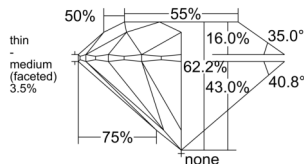

GIA®

FACSIMILE

GIA REPORT 1529687247

Verify this report at GIA.edu

GIA NATURAL DIAMOND DOSSIER®

July 03, 2025
GIA Report Number 1529687247
Shape and Cutting Style ..... Round Brilliant
Measurements ..... 5.39 - 5.43 x 3.36 mm

GRADING RESULTS

Carat Weight ..... 0.60 carat
Color Grade ..... G
Clarity Grade VS2
Cut Grade ..... Excellent

ADDITIONAL GRADING INFORMATION

Polish ..... Excellent
Symmetry ..... Very Good
Fluorescence ..... None
Clarity Characteristics ..... Cloud
Inscription(s): GIA 1529687247

PROPORTIONS

GRADING SCALES

GIA COLOR SCALE	GIA CLARITY SCALE	GIA CUT SCALE	
D	FLAWLESS	EXCELLENT	
E	INTERNALLY FLAWLESS		
F		VVS₁	VERY GOOD
G	VVS₂		
H	VS₁	GOOD	
I	VS₂		
J	SI₁	FAIR	
K	SI₂		
L	I₁	POOR	
M	I₂		
N	I₃		
O			
P			
Q			
R			
S			
T			
U			
V			
W			
X			
Y			
Z