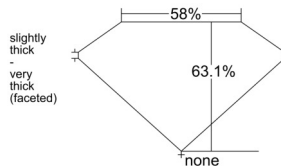

GIA®

FACSIMILE

GIA REPORT 1529837698

Verify this report at GIA.edu

GIA NATURAL DIAMOND DOSSIER®

July 16, 2025
GIA Report Number 1529837698
Shape and Cutting Style ..... Oval Brilliant
Measurements ..... 7.38 x 5.25 x 3.31 mm

GRADING RESULTS

Carat Weight ..... 0.82 carat
Color Grade ..... G
Clarity Grade VS1

ADDITIONAL GRADING INFORMATION

Polish ..... Excellent
Symmetry ..... Very Good
Fluorescence ..... None
Clarity Characteristics ..... Crystal, Pinpoint
Inscription(s): GIA 1529837698

Scan the QR code to access the Tracr™ provenance data.

GIA.edu

PROPORTIONS

Profile not to actual proportions