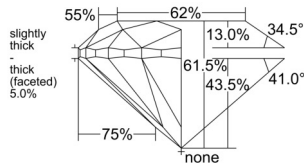

GIA®

FACSIMILE

GIA REPORT 1529903129

Verify this report at GIA.edu

GIA NATURAL DIAMOND DOSSIER®

August 18, 2025
GIA Report Number 1529903129
Shape and Cutting Style ..... Round Brilliant
Measurements ..... 4.67 - 4.71 x 2.89 mm

GRADING RESULTS

Carat Weight ..... 0.40 carat
Color Grade ..... E
Clarity Grade S11
Cut Grade ..... Very Good

ADDITIONAL GRADING INFORMATION

Polish ..... Excellent
Symmetry ..... Very Good
Fluorescence ..... Faint
Clarity Characteristics..... Feather, Crystal, Cloud
Inscription(s): GIA 1529903129

PROPORTIONS

Profile to actual proportions