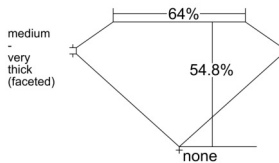

GIA®

FACSIMILE

GIA REPORT 1533148762

Verify this report at GIA.edu

GIA NATURAL DIAMOND DOSSIER®

August 15, 2025
GIA Report Number 1533148762
Shape and Cutting Style ..... Oval Brilliant
Measurements ..... 6.56 x 4.58 x 2.51 mm

GRADING RESULTS

Carat Weight ..... 0.51 carat
Color Grade ..... H
Clarity Grade VS1

ADDITIONAL GRADING INFORMATION

Polish ..... Excellent
Symmetry ..... Very Good
Fluorescence ..... Medium Blue
Clarity Characteristics..... Feather, Indented Natural, Pinpoint
Inscription(s): GIA 1533148762

PROPORTIONS

Profile not to actual proportions

GRADING SCALES

GIA COLOR SCALE		GIA CLARITY SCALE			
COLORLESS	D	VERY SLIGHTLY INCLUDED	FLAWLESS		
	E		INTERNALLY FLAWLESS		
	F		VVS₁		
	NEAR COLORLESS	G	VVS₂		
		H	VERY SLIGHTLY INCLUDED	VS₁	
		I		VS₂	
		FAINT	J	SLIGHTLY INCLUDED	SI₁
	K		SI₂		
	L		INCLUDED		I₁
	M			I₂	
N	I₃				
VERTICALLY LIGHT	O				
	P				
	Q				
	R				
	LIGHT	S			
		T			
U					
V					
	W				
	X				
	Y				
	Z