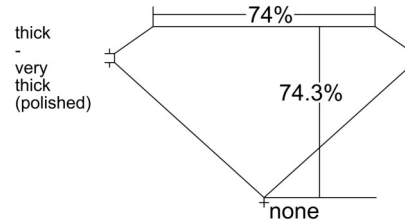

GIA NATURAL DIAMOND GRADING REPORT

September 17, 2025
 GIA Report Number 1533440354
 Shape and Cutting Style Square Modified Brilliant
 Measurements 6.27 x 6.07 x 4.51 mm

GRADING RESULTS

Carat Weight 1.50 carat
 Color Grade I
 Clarity Grade SI2

Profile not to actual proportions

CLARITY CHARACTERISTICS

KEY TO SYMBOLS*

- Cloud
- Crystal
- Needle

* Red symbols denote internal characteristics (inclusions). Green or black symbols denote external characteristics (blemishes). Diagram is an approximate representation of the diamond, and symbols shown indicate type, position, and approximate size of clarity characteristics. All clarity characteristics may not be shown. Details of finish are not shown.