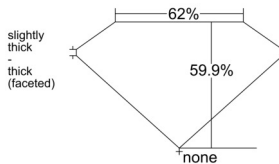

GIA®

FACSIMILE

GIA REPORT 1535147739

Verify this report at GIA.edu

GIA NATURAL DIAMOND DOSSIER®

August 15, 2025
GIA Report Number 1535147739
Shape and Cutting Style ..... Oval Brilliant
Measurements ..... 6.46 x 4.57 x 2.74 mm

GRADING RESULTS

Carat Weight ..... 0.50 carat
Color Grade ..... E
Clarity Grade VS2

ADDITIONAL GRADING INFORMATION

Polish ..... Excellent
Symmetry ..... Very Good
Fluorescence ..... None
Clarity Characteristics ..... Feather, Crystal
Inscription(s): GIA 1535147739

PROPORTIONS

Profile not to actual proportions

GRADING SCALES

GIA COLOR SCALE		GIA CLARITY SCALE	
COLORLESS	D	VERY VERY SLIGHTLY INCLUDED	FLAWLESS
	E		INTERNALLY FLAWLESS
	F		VVS₁
	G		VVS₂
	H		VS₁
	I		VS₂
	J		SI₁
	K		SI₂
	L		I₁
	M		I₂
NEAR COLORLESS	N	SLIGHTLY INCLUDED	I₃
	O		
	P		
	Q		
FAINT	R		
	S		
	T		
	U		
VERT LIGHT	V		
	W		
	X		
	Y		
LIGHT	Z