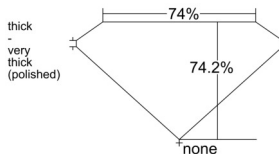

GIA®

FACSIMILE

GIA REPORT 1535441219

Verify this report at GIA.edu

GIA NATURAL DIAMOND DOSSIER®

September 16, 2025
GIA Report Number 1535441219
Shape and Cutting Style ..... Square Modified Brilliant
Measurements ..... 5.28 x 5.22 x 3.87 mm

GRADING RESULTS

Carat Weight ..... 0.90 carat
Color Grade ..... G
Clarity Grade SI1

ADDITIONAL GRADING INFORMATION

Polish ..... Excellent
Symmetry ..... Excellent
Fluorescence ..... None
Clarity Characteristics ..... Crystal, Cloud, Feather
Inscription(s): GIA 1535441219

Scan the QR code to access the Tracr™ provenance data.

GIA.edu

PROPORTIONS

Profile not to actual proportions

GRADING SCALES

GIA COLOR SCALE		GIA CLARITY SCALE			
COLORLESS	D	VERY VERY SLIGHTLY INCLUDED	FLAWLESS		
	E		INTERNALLY FLAWLESS		
	F	VERY SLIGHTLY INCLUDED	VVS₁		
	G		VVS₂		
	H		VS₁		
	NEAR COLORLESS	I	SLIGHTLY INCLUDED	VS₂	
		J		SI₁	
		FAINT	K	INCLUDED	SI₂
			L		I₁
			M		I₂
VERT LIGHT	N	INCLUDED	I₃		
	O				
	P				
	Q				
	R				
LIGHT	S				
	T				
	U				
	V				
	W				
	X				
	Y				
	Z