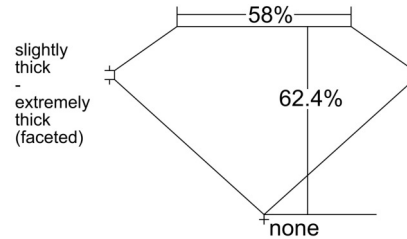

GIA NATURAL DIAMOND GRADING REPORT

October 07, 2025
 GIA Report Number 1535632844
 Shape and Cutting Style Pear Brilliant
 Measurements 12.93 x 8.17 x 5.10 mm

GRADING RESULTS

Carat Weight 3.23 carat
 Color Grade L
 Clarity Grade SI1

ADDITIONAL GRADING INFORMATION

Polish Excellent
 Symmetry Very Good
 Fluorescence Faint
 Inscription(s): GIA 1535632844

Comments: Clouds, pinpoints and surface graining are not shown.

PROPORTIONS

Profile not to actual proportions

CLARITY CHARACTERISTICS

KEY TO SYMBOLS*

- Feather
- Crystal
- Needle
- Natural

* Red symbols denote internal characteristics (inclusions). Green or black symbols denote external characteristics (blemishes). Diagram is an approximate representation of the diamond, and symbols shown indicate type, position, and approximate size of clarity characteristics. All clarity characteristics may not be shown. Details of finish are not shown.