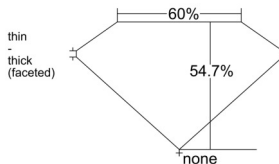

GIA®

FACSIMILE

GIA REPORT 1535635684

Verify this report at gia.edu

GIA NATURAL DIAMOND DOSSIER®

October 07, 2025
GIA Report Number 1535635684
Shape and Cutting Style ..... Oval Brilliant
Measurements ..... 7.46 x 5.32 x 2.91 mm

GRADING RESULTS

Carat Weight ..... 0.73 carat
Color Grade ..... F
Clarity Grade SI1

ADDITIONAL GRADING INFORMATION

Polish ..... Excellent
Symmetry ..... Very Good
Fluorescence ..... None
Clarity Characteristics ..... Feather, Cloud, Crystal
Inscription(s): GIA 1535635684

PROPORTIONS

Profile not to actual proportions

GRADING SCALES

GIA COLOR SCALE		GIA CLARITY SCALE			
COLORLESS	D	VERY VERY SLIGHTLY INCLUDED	FLAWLESS		
	E		INTERNALLY FLAWLESS		
	F	VERY SLIGHTLY INCLUDED	VVS₁		
	G		VVS₂		
	H		VS₁		
	NEAR COLORLESS	I	SLIGHTLY INCLUDED	VS₂	
		J		SI₁	
		FAINT	K	INCLUDED	SI₂
			L		I₁
			M		I₂
VERT LIGHT	N	INCLUDED	I₃		
	O				
	P				
	Q				
	R				
LIGHT	S				
	T				
	U				
	V				
	W				
X					
Y					
Z