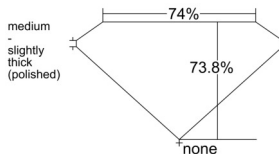

GIA®

FACSIMILE

GIA REPORT 1535709596

Verify this report at GIA.edu

GIA NATURAL DIAMOND DOSSIER®

October 13, 2025
GIA Report Number 1535709596
Shape and Cutting Style ..... Square Modified Brilliant
Measurements ..... 5.34 x 5.22 x 3.85 mm

GRADING RESULTS

Carat Weight ..... 0.87 carat
Color Grade ..... H
Clarity Grade SI1

ADDITIONAL GRADING INFORMATION

Polish ..... Excellent
Symmetry ..... Excellent
Fluorescence ..... None
Clarity Characteristics..... Feather, Crystal, Cloud
Inscription(s): GIA 1535709596

Scan the QR code to access the Tracr™ provenance data.

GIA.edu

PROPORTIONS

Profile not to actual proportions

GRADING SCALES

GIA COLOR SCALE		GIA CLARITY SCALE			
COLORLESS	D	VERY VERY SLIGHTLY INCLUDED	FLAWLESS		
	E		INTERNALLY FLAWLESS		
	F	VERY SLIGHTLY INCLUDED	VVS₁		
	G		VVS₂		
	H		VS₁		
	NEAR COLORLESS	I	SLIGHTLY INCLUDED	VS₂	
		J		SI₁	
		FAINT	K	INCLUDED	SI₂
			L		I₁
			M		I₂
N			I₃		
VERT LIGHT	O	INCLUDED			
	P				
	Q				
	R				
	S				
	T				
LIGHT	U				
	V				
	W				
	X				
Y					
Z